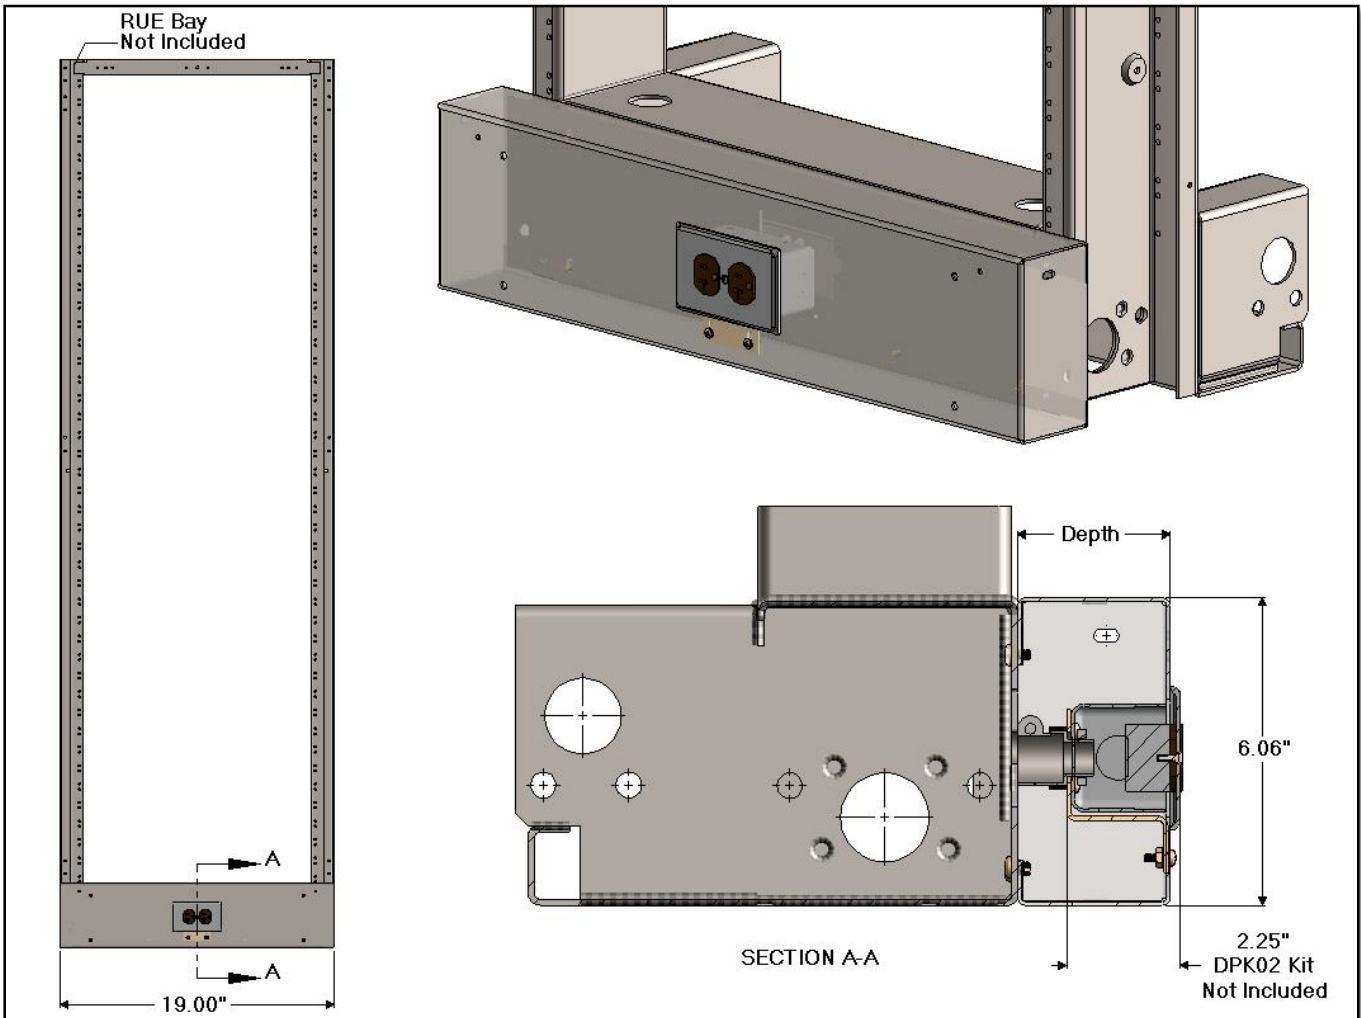

RGR04xx Series - 19.00" RU/ RUE Rear Guard Rail w/ Power Outlet Cut Out

RGR04xx Series 19.00" RU/ RUE Rear Guard Rail w/ Power Outlet Cut Out	
CSF P/N#	Depth
RGR0402	2.00"
RGR0405	5.00"
RGR0408	8.00"
RGR0415	15.00"
RGR0420	20.00"

Notes:

- Finishes: See Finish Codes
- Kit includes all mounting hardware and cover plates for outlet cut out.
- Units can be joined in series to create other depths.
- DPK02 Kit - Not Included

Specifications subject to change. Please contact CSF Customer Service for more information.

RGR05xx Series - 23.00" RU/ RUE Rear Guard Rail w/ Power Outlet Cut Out

RGR05xx Series 23.00" RU/ RUE Rear Guard Rail w/ Power Outlet Cut Out	
CSF P/N#	Depth
RGR0501	1.00"
RGR0502	2.00"
RGR0503	3.00"
RGR0504	4.00"
RGR0505	5.00"
RGR0508	8.00"
RGR0510	10.00"

Notes:

- Finishes: See Finish Codes
- Kit includes all mounting hardware and cover plates for outlet cut out.
- Units can be joined in series to create other depths.
- DPK02 Kit - Not Included

CSF P/N#	Depth
RGR0512	12.00"
RGR0517	17.00"
RGR0520	20.00"
RGR0525	25.00"