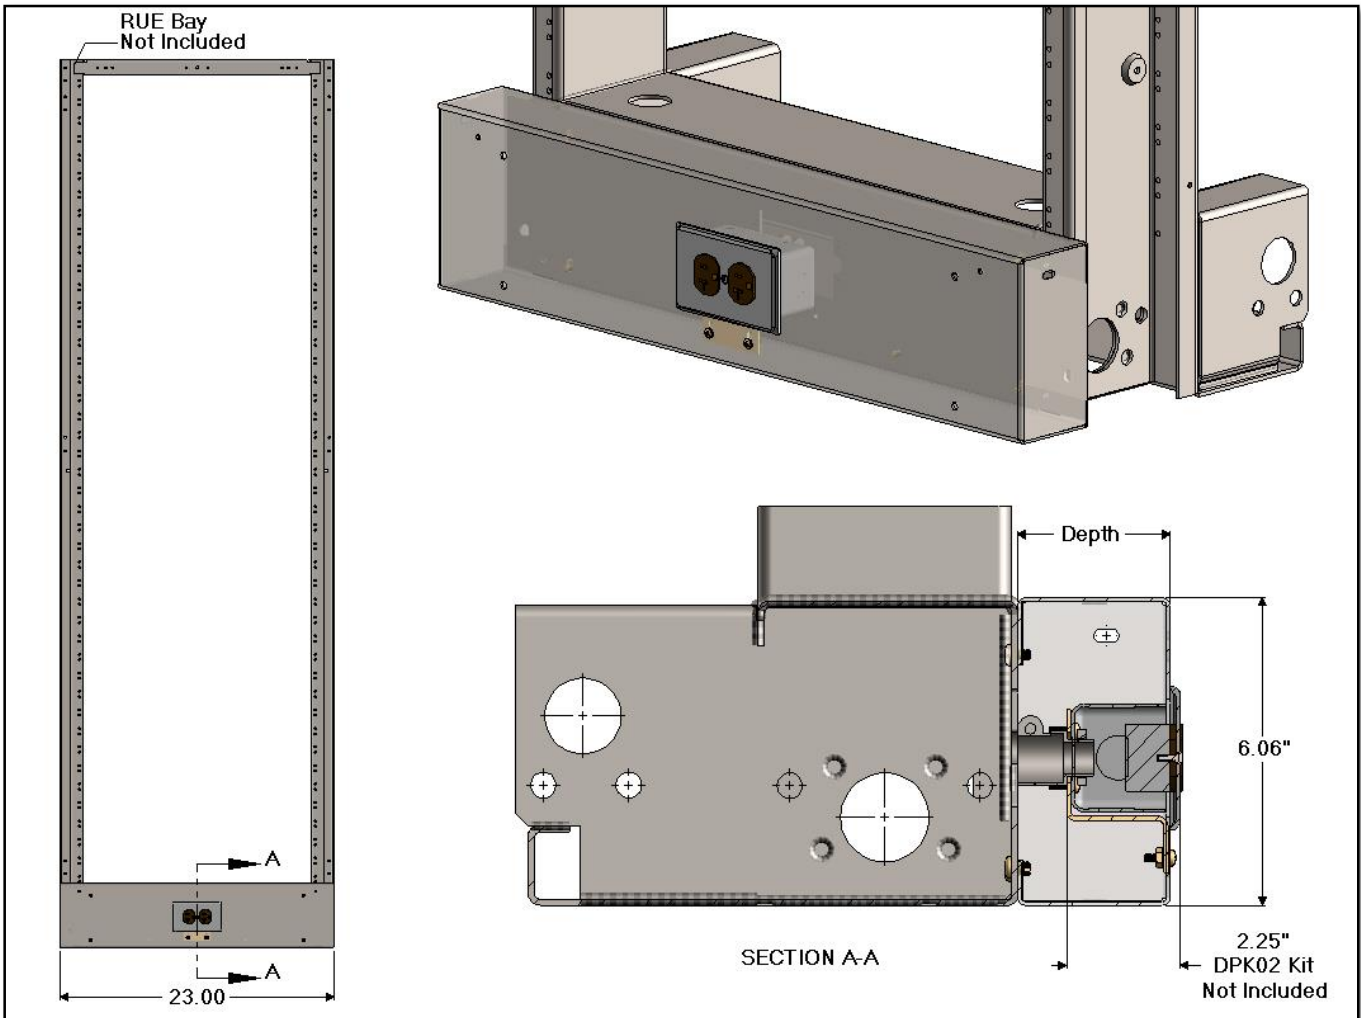

RGR04xx Series - 19.00" RU/ RUE Rear Guard Rail w/ Power Outlet Cut Out

RGR04xx Series 19.00" RU/ RUE Rear Guard Rail w/ Power Outlet Cut Out	
CSF P/N#	Depth
RGR0402	2.00"
RGR0405	5.00"
RGR0408	8.00"
RGR0415	15.00"
RGR0420	20.00"

Notes:

- Finishes: See Finish Codes
- Kit includes all mounting hardware and cover plates for outlet cut out.
- Units can be joined in series to create other depths.
- DPK02 Kit - Not Included

Specifications subject to change. Please contact CSF Customer Service for more information.

RGR05xx Series - 23.00" RU/ RUE Rear Guard Rail w/ Power Outlet Cut Out

RGR05xx Series 23.00" RU/ RUE Rear Guard Rail w/ Power Outlet Cut Out	
CSF P/N#	Depth
RGR0501	1.00"
RGR0502	2.00"
RGR0503	3.00"
RGR0504	4.00"
RGR0505	5.00"
RGR0508	8.00"
RGR0510	10.00"

Notes:

- Finishes: See Finish Codes
- Kit includes all mounting hardware and cover plates for outlet cut out.
- Units can be joined in series to create other depths.
- DPK02 Kit - Not Included

CSF P/N#	Depth
RGR0512	12.00"
RGR0517	17.00"
RGR0520	20.00"
RGR0525	25.00"